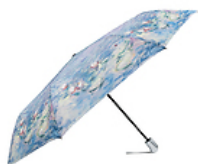

CU800273 X 2

€ 25.00 VAT incl.

Collections » Louvre, Pyramid Baron

Pyramid golf umbrella

Size: Closed : H. 95 cm - **Opened :** Diam. 120 cm : **8 panneaux de 69 x 45 cm:** **Auto-opening:** **Museum:** Paris - Musée du Louvre - **Materials:** Synthetics, Polyester - **Artist:** Sam Baron

CU800305 X 1

€ 49.00 VAT incl.

Collections » Orsay, Poppies

Monet "Poppies" Umbrella

Size: Folded : 29 cm - Opened, Diam. : 98 cm - **Folded :** 11.41" - **Opened, Diam. :** 38.58" : **Packaging:** Polybag - **Museum:** Paris - Musée d'Orsay - **Material:** Synthetics - **Artist:** Claude Monet (1840-1926)

CU800267 X 2

€ 25.00 VAT incl.

Collections » Orsay, Waterlilies

Water Lilies umbrella

Size: Folded 30 cm (11.81") - Arc 105 cm (42") - **Packaging:** Polybag - **Origin:** Water Lilies, Morning. - **Material of the original:** Oil on canvas - **Museum:** Paris - Musée de l'Orangerie - **Material:** Polyester - **Artist:** Claude Monet (1840-1926)