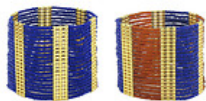

Cuff bracelet Egypt

Dimensions: 18 cm x 5 cm - **Museum:** Paris - Musée du Louvre - **Materials:** Brass, Colored glass beads

BB400329 X 1	Blue pearls	€ 40.00 VAT incl.
BB400330 X 1	Blue and brown pearls	€ 40.00 VAT incl.

Egypt Mesh Bracelet - Large model

Dimensions: 21 cm x 2.6 cm - **Museum:** Paris - Musée du Louvre - **Materials:** Brass, Colored glass beads

BB400332 X 1	€ 35.00 VAT incl.
---------------------	--------------------------
