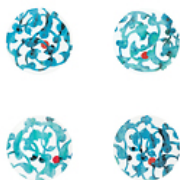

CU500265 X 10

€ 3.00 VAT incl.

Gifts » Beauty & Scent

Sarah Bernhardt Pocket Mirror

Dimensions : Ø 7,3 cm - **Museum:** Paris - Musée des Beaux-Arts de la Ville de Paris - Petit Palais - **Materials:** Metal, Glass - **Artist:** Georges Clairin (1843-1919)

CU800259 X 10

€ 3.00 VAT incl.

**Gifts » Home decoration****Bowl by Monsieur Lacroix**

Size: 17,5 x 22 x 9,5 cm - **6.89" x 8.66" x 3.74":**
Packaging: Cardboard box - **Museum:** Paris - Musée du Louvre - **Material:** Earthenware - **Artist:** Christian Lacroix

CB200047 X 1

€ 239.00 VAT incl.

**Frame token of the Queen**

Dimensions : 5,3 cm - **Museum:** Versailles - Musée des châteaux de Versailles et de Trianon

CB500028 X 3

€ 10.00 VAT incl.

Gifts » Tableware**4 "Arabesque" Bread & butter plates**

Size: Ø 16 cm - **Packaging:** Cardboard box - **Origin:** Lid decorated with arabesques, - **Turkey, Iznic, c. 1560: Paris, Musée du Louvre, Department of Islamic Art: Material of the original:** Original ceramic, painted on white slip and underglaze - **Event:** Opening of new areas of the Department of Islamic Art - Louvre Museum - September 2012 - **Museum:** Paris - Musée du Louvre - **Material:** Porcelain