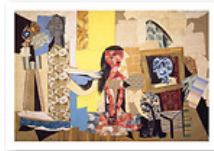

with top mat 7.9 x 9.8" € 7.80 VAT incl.

Postcard "La chevelure"

Museum: Collection particulière / Private Collection - **Artist:** Henri Matisse (1869-1954)

IC010448 X 50

€ 1.20 VAT incl.

Postcards » Postcard "drawing paper" 10,5 x 15 cm (4.1 x 5.9 ") Inuit blanc glacier