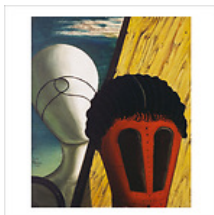

Squared postcard "Chirico - Two Sisters"

Museum: Paris - Musée de l'Orangerie - Artist: Giorgio De Chirico (1888-1978)

IC402128 X 50

€ 1.20 VAT incl.