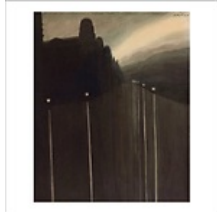

Spilliaert Squared Postcard - Dike at night

Museum: Paris - Musée d'Orsay - **Artist:** Léon Spilliaert
(1881-1946)

IC420370 X 50

€ 1.20 VAT incl.