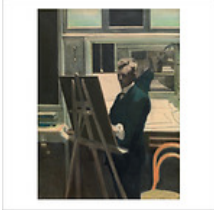

Spilliaert Squared Postcard - Self portrait with masks

Museum: Paris - Musée d'Orsay - **Artist:** Léon Spilliaert
(1881-1946)

IC420116 X 50

€ 1.20 VAT incl.

Spilliaert Squared Postcard - Self portrait with easel