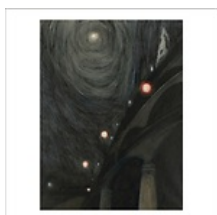

Spilliaert Squared Postcard - Moonlight

Museum: Paris - Musée d'Orsay - **Artist:** Léon Spilliaert
(1881-1946)

IC420374 X 50

€ 1.20 VAT incl.