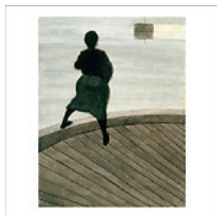

IC420367 X 50

€ 1.20 VAT incl.

Spilliaert Squared Postcard - Princess Maleine

Museum: Collection particulière / Private Collection -
Artist: Léon Spilliaert (1881-1946)

IC420368 X 50

€ 1.20 VAT incl.

Spilliaert Squared Postcard - Fisherman's Wife